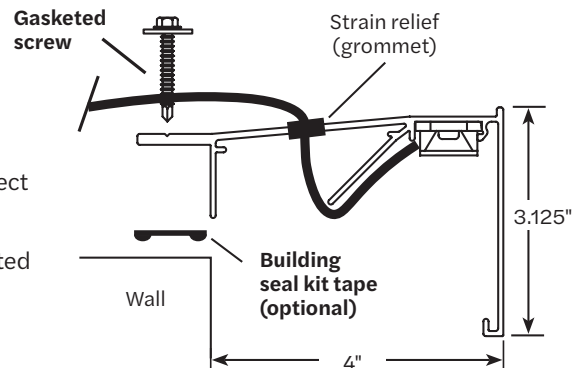

* **XX** can be **BK** (Black), **BZ** (Bronze), **SV** (Silver), or **WH** (White)

Dimensions	9' 10" Housing: 118"
	4' 11" Housing: 59"
Beam angle	30° x 15°, Specialty optic module
Color temperatures	5000 K
Efficacy	118 lm/W
Fastening	Gasketed screw
Operating temp.	-40° C to +50° C
Environment	IP68
Power supply	24 VDC
Power	Up to two 118" sections per 96W power supply
Finish	Black, Bronze, Silver, or White
Certifications	UL Listed Wet Location, UL48 outline lighting for signage
Warranty †	LED
	Driver
	Wind load
	Hood assembly
	Installation components

High Lux LEDs deliver approx.
447.5 Lumens/ft @ 4.47 Watts/ft

Designed for seamless
continuous row mounting
on buildings or signs

UL Listed Wet location, UL48
outline lighting for signage

Power Supplies

SKU	Description
B-QBSS1A-09624-M2-G-HE	96W 24V Qwik Box Single w/ Grommets and (2) Male Molex Connectors
B-QBSD2A-19224-M4-G-HE	192W 24V Qwik Box Double w/ Grommets and (4) Male Molex Connectors

Building Hardware (optional)

SKU	Description
A-IL-025-SK	25-ft Building Seal Kit

Sold as a full package with parts
included on this datasheet.

principalsloan.com
325.227.4577
3490 Venture Dr., San Angelo, TX 76905