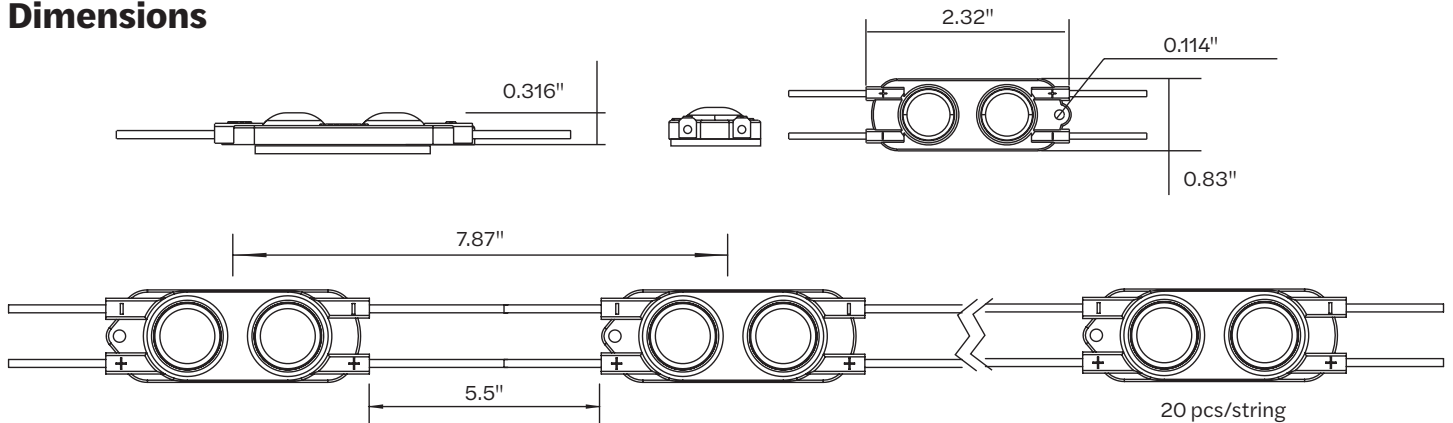

Dimensions

principal Sloan.com
325.227.4577
3490 Venture Dr., San Angelo, TX 76905