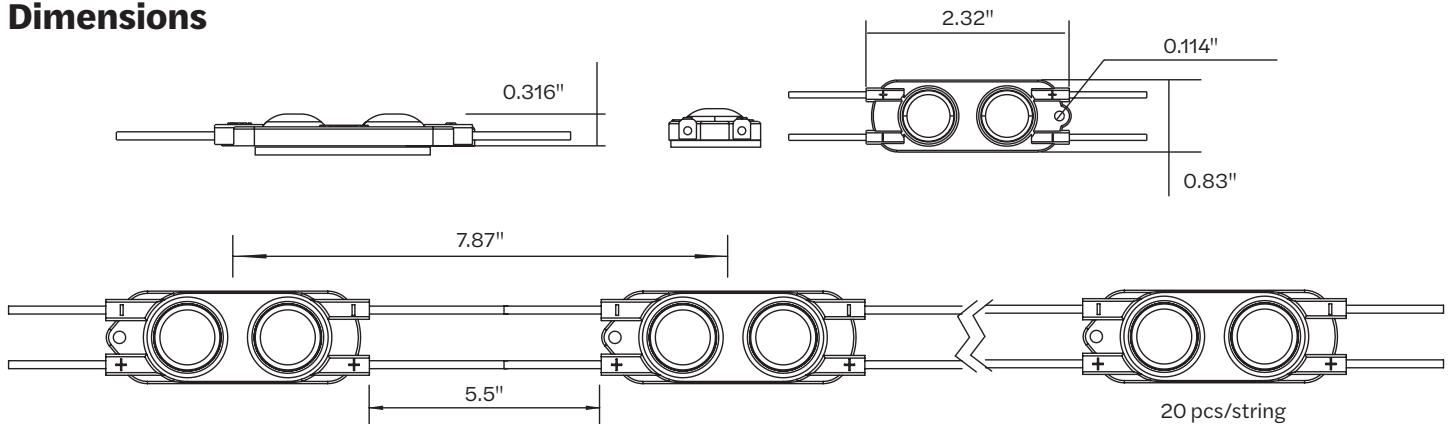

Dimensions

principalsloan.com
325.227.4577
3490 Venture Dr., San Angelo, TX 76905