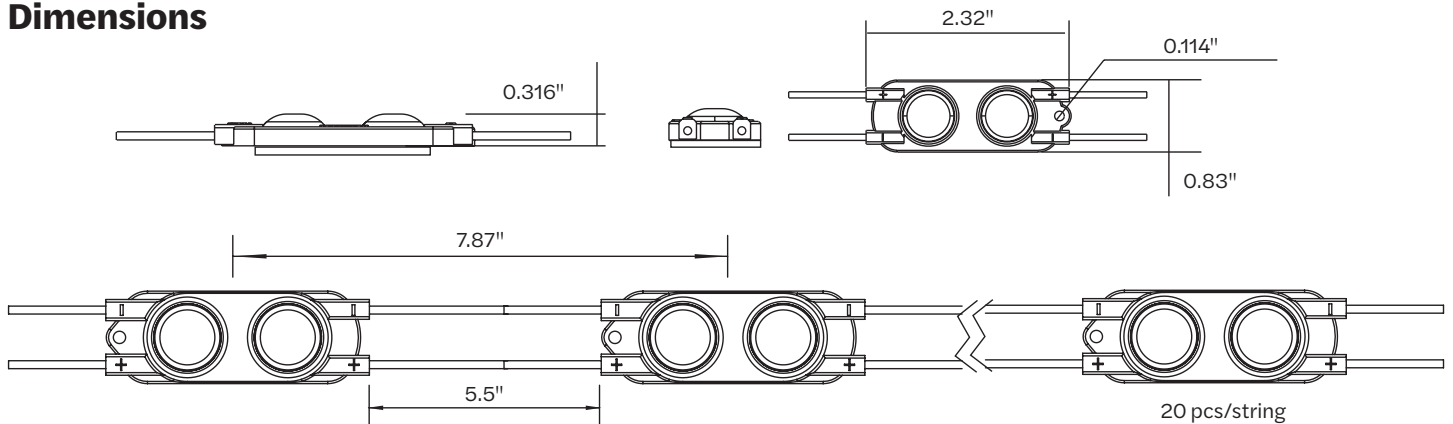

HanleyLED

KESTREL 24V

24V LED channel letter illumination

24
VDC

Kestrel Series

Specifications

- SKU HLED-KS2100W24V
- Beam angle 180° Kestrel optics
- Power (W) 1 W/mod (1.5 W/ft)
- Color temperature 7500 K
- Efficacy 165 lm/W
- Lumens 165 lm/mod (247 lm/ft)
- Modules/ft 1.5/ft (fully-stretched)
- Environment IP65 waterproof*
- Operating temp. -40° C to +60° C
- Storage temp. -40° C to +70° C
- Cascade 30 mods single-ended power feed
60 mods double-ended power feed
- Packaging Anti-static bag, 60 modules (40 ft)/bag,
10 bags/box
- Warranty 10-Year Product/5-Year Limited Labor

Power Supply Options

Product	35 W, 24V	60 W, 24V	96 W, 24V	100 W, 24V	192 W, 24V	240 W, 24V	288 W, 24V
Kestrel 24V	35 mods	60 mods	96 mods	100 mods	192 mods	240 mods	288 mods

Dimensions

principalsloan.com
 325.227.4577
 3490 Venture Dr., San Angelo, TX 76905