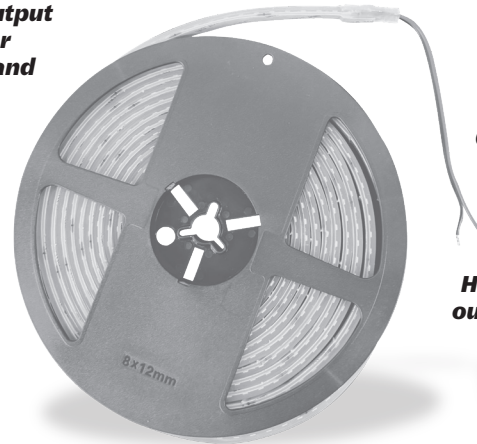

LIGHT TAPE **G2** **24** VDC

LED linear lighting system

LIGHT TAPE SERIES

Specifications

- Beam angle 120°
- Mounting options Peel & Stick with additional silicone or mechanical fastening
- Operating temp..... -25° C to +60° C
- IP rating IP67
- Wiring..... Single color.....Red (+) / Black (-)
RGBWBlack (+) / Green Red Blue White (-)
- Packaging 16.4 ft reel
- Warranty 3-Year Product

Higher Lumen output per linear foot for all single colors and RGBW (RGB)

Improved efficacy up to 168 lm/W

Expanded CCT options

Higher CRI output (>90)

SKU	CCT/Color	Intensity	CRI	Efficacy	Power	LED/reel	Cut length	Dimensions L x W x H
M-LTOD2X-24-65	6500 K	406 lm/ft	>90	161 lm/W	2.73 W/ft	640	2.46"	196.85" x 0.41" x 0.19"
M-LTOD2X-24-50	5000 K	417 lm/ft		168 lm/W				
M-LTOD2X-24-40	4000 K	401 lm/ft		159 lm/W				
M-LTOD2X-24-30	3000 K	389 lm/ft		151 lm/W				
M-LTOD2X-24-RD	Red (627 nm)	122 lm/ft	N/A	46 lm/W	4.36 W/ft	420	3.94"	
M-LTOD2X-24-BL	Blue (456 nm)	60 lm/ft		23 lm/W				
M-LTOD2X-24-GR	Green (520 nm)	343 lm/ft		124 lm/W				
M-LTOD2X-24-AM	Amber (595 nm)	104 lm/ft		42 lm/W				
M-LTOD2X-24-4C*	RGBW	256 lm/ft		64 lm/W				
	R (628 nm)	34 lm/ft						
	G (515 nm)	88 lm/ft						
	B (461 nm)	22 lm/ft						
	W (6500 K)	108 lm/ft	>90					

* All RGB/ RGBW opportunities will only utilize Principal Sloan Superior Series Class 2 Power Supplies

Accessories†

Description	SKU
Single-color middle connector	A-LTCN-1CM24
Single-color 6" jumper connector	A-LTCN-1CJ24
Single-color connector with 6" wire whip	A-LTCN-1CWJ24
Single-color end cap	A-LTEC-1C24
RGBW middle connector	A-LTCN-4CM24
RGBW 6" jumper connector	A-LTCN-4CJ24
RGBW connector with 6" wire whip	A-LTCN-4CWJ24
RGBW end cap	A-LTEC-4C24

Single-color middle connector

Single-color connector with 6" wire whip

Single-color 6" jumper connector

† For additional details, please consult the 24V Light Tape Gen 2 installation guide.

Power Supply Options