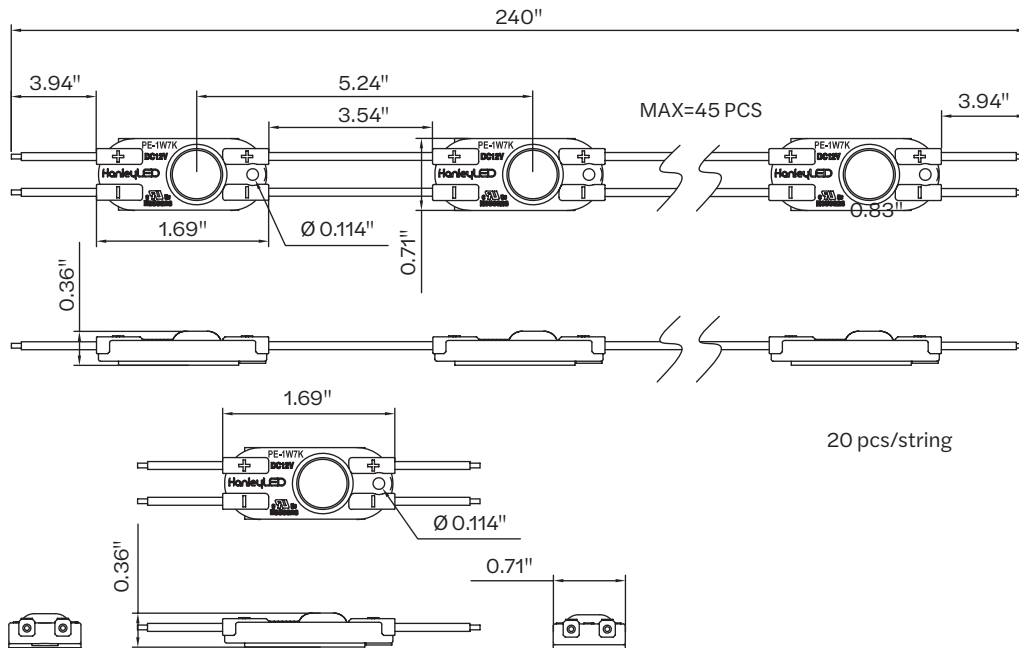

HanleyLED NRG 1

12
VDC

NRG
S E R I E S

12V LED illumination for small channel letters

Specifications

SKU.....	HLED-PE-1
Beam angle.....	170° Phoenix wing optics
Power (W).....	0.45 W/mod (1 W/ft)
Color temperature.....	7000 K
Efficacy.....	170 lm/W
Lumens.....	76 lm/mod (174 lm/ft)
Modules/ft.....	2.29/ft (fully-stretched)
Environment.....	IP65 waterproof
Operating temp.....	-40° C to +60° C
Storage temp.....	-40° C to +70° C
Cascade.....	45 mods single-ended power feed 90 mods double-ended power feed
Packaging.....	Anti-static bag, 90 modules (39 ft)/bag, 8 bags/inner carton, 16 bags/outer carton
Warranty.....	10-Year Product/5-Year Limited Labor

Can replace
0.72 W modules
with only 0.45 W

**Constant
Current**

Light Distribution

Power Supply Options

Product	35 W	60 W	100 W	120 W	150 W	180 W	240 W
NRG 1	77 mods	133 mods	222 mods	226 mods	333 mods	399 mods	532 mods

Dimensions

principalsloan.com
325.227.4577
3490 Venture Dr., San Angelo, TX 76905

© 2024 Principal Industries Rev A 2024-01-10

Specifications subject to change without notice.