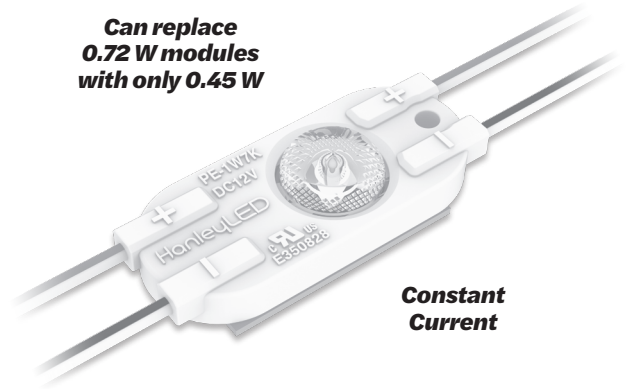

HanleyLED NRG 1

12
VDC

NRG
S E R I E S

12V LED illumination for small channel letters

Specifications

SKU.....	HLED-PE-1
Beam angle.....	170° Phoenix wing optics
Power (W).....	0.45 W/mod (1 W/ft)
Color temperature.....	7000 K
Efficacy.....	170 lm/W
Lumens.....	76 lm/mod (174 lm/ft)
Modules/ft.....	2.29/ft (fully-stretched)
Environment.....	IP65 waterproof
Operating temp.....	-40° C to +60° C
Storage temp.....	-40° C to +70° C
Cascade.....	45 mods single-ended power feed 90 mods double-ended power feed
Packaging.....	Anti-static bag, 90 modules (39 ft)/bag, 8 bags/inner carton, 16 bags/outer carton
Warranty.....	10-Year Product/5-Year Limited Labor

Can replace
0.72 W modules
with only 0.45 W

**Constant
Current**

Light Distribution

Power Supply Options

Product	35 W	60 W	100 W	120 W	150 W	180 W	240 W
NRG 1	77 mods	133 mods	222 mods	226 mods	333 mods	399 mods	532 mods