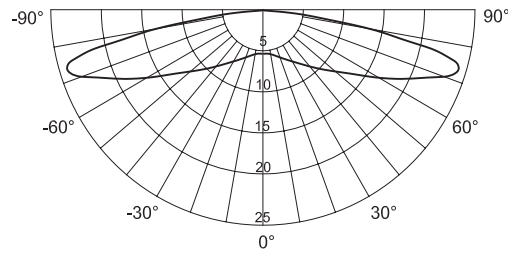

Light Distribution

Power Supply Options

Product	35 W	60 W	100 W	120 W	150 W	180 W	240 W
NRG 1	77 mods	133 mods	222 mods	226 mods	333 mods	399 mods	532 mods