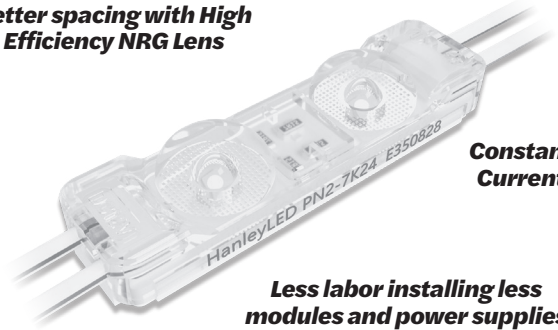

HanleyLED

NRG 2 PRO

24
VDC

24V LED illumination for small channel letters

Specifications

- Beam angle ..... 170° High efficiency optics
- Power (W)..... 0.62 W/mod (1.09 W/ft)
- Efficacy..... 170 lm/W
- Modules/ft..... 1.77/ft (fully-stretched)
- Environment ..... IP68 waterproof
- Operating temp. .... -40° C to +60° C
- Storage temp. .... -40° C to +70° C
- Cascade..... 80 mods single-ended power feed
  160 mods double-ended power feed
- Packaging..... Anti-static bag, 80 modules (45 ft)/bag,
  7 bags/inner carton, 14 bags/outer carton
- Warranty..... 10-Year Product/5-Year Limited Labor

Better spacing with High Efficiency NRG Lens

Less labor installing less modules and power supplies

Product Options

SKU	CCT/Color	Lumens
HLED-PN2W7K	7000 K	105 lm/mod (185 lm/ft)
HLED-PN2W65K	6500 K	
HLED-PN2W5K	5000 K	
HLED-PN2W4K	4000 K	
HLED-PN2W32K	3200 K	
HLED-PN2RED	Red (620-625 nm)	34 lm/mod (60.2 lm/ft)
HLED-PN2BLUE	Blue (460-470 nm)	9.3 lm/mod (16.4 lm/ft)