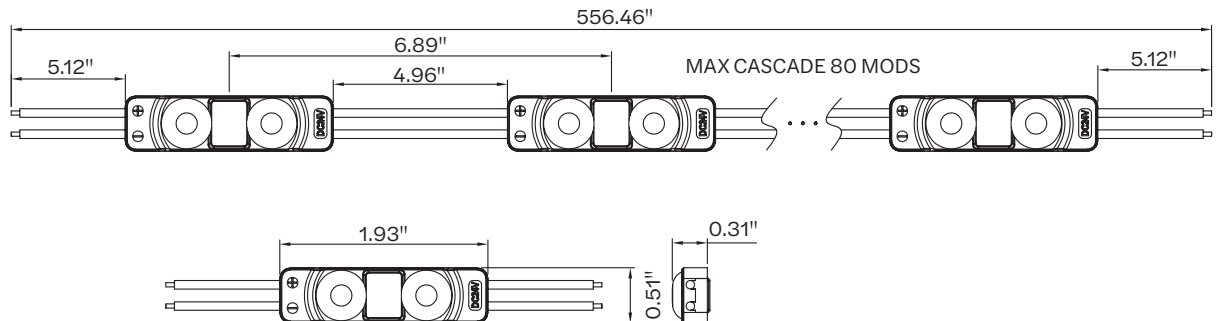

Dimensions

principalsloan.com
325.227.4577
3490 Venture Dr., San Angelo, TX 76905