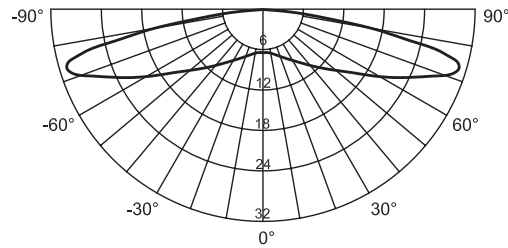

Light Distribution

Power Supply Options

Product	35 W, 24V	60 W, 24V	96 W, 24V	100 W, 24V	150 W, 24V	240 W, 24V	288 W, 24V
NRG 2 Pro	56 mods	96 mods	154 mods	161 mods	240 mods	384 mods	462 mods