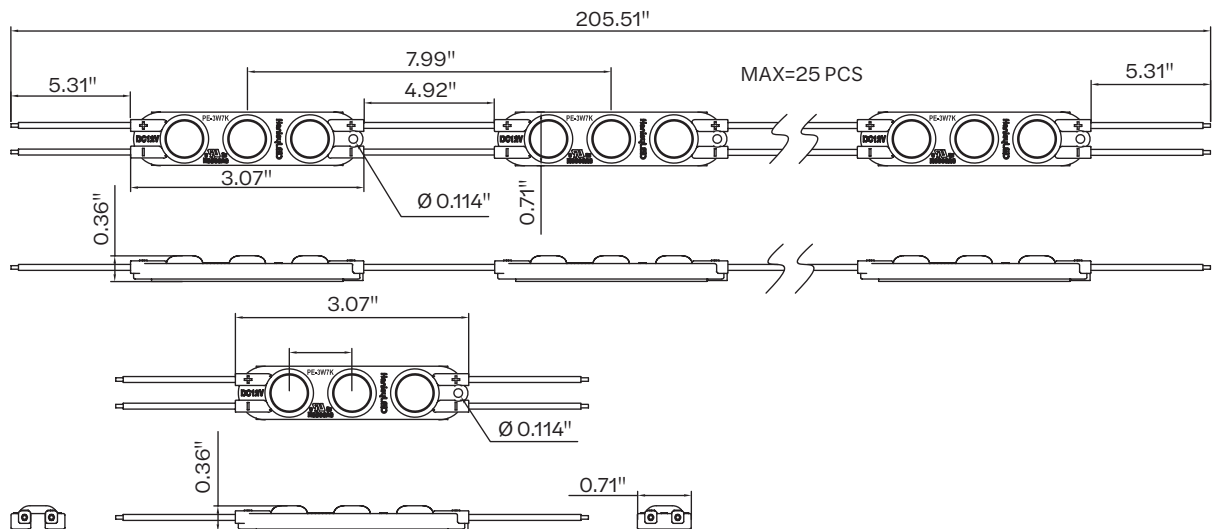

HanleyLED NRG 3

12
VDC

NRG
S E R I E S

12V LED illumination for small channel letters

Specifications

SKU.....	HLED-PE-3
Beam angle.....	170° Phoenix wing optics
Power (W).....	1 W/mod (1.5 W/ft)
Color temperature.....	7000 K
Efficacy.....	170 lm/W
Lumens.....	170 lm/mod (255 lm/ft)
Modules/ft.....	1.5/ft (fully-stretched)
Environment.....	IP65 waterproof
Operating temp.....	-40° C to +60° C
Storage temp.....	-40° C to +70° C
Cascade.....	25 mods single-ended power feed 50 mods double-ended power feed
Packaging.....	Anti-static bag, 75 modules (50 ft)/bag, 5 bags/inner carton, 10 bags/outer carton
Warranty.....	10-Year Product/5-Year Limited Labor

Light Distribution

Power Supply Options

Product	35 W	60 W	100 W	120 W	150 W	180 W	240 W
NRG 3	35 mods	60 mods	100 mods	120 mods	150 mods	180 mods	240 mods

Dimensions

principalsloan.com
325.227.4577
3490 Venture Dr., San Angelo, TX 76905