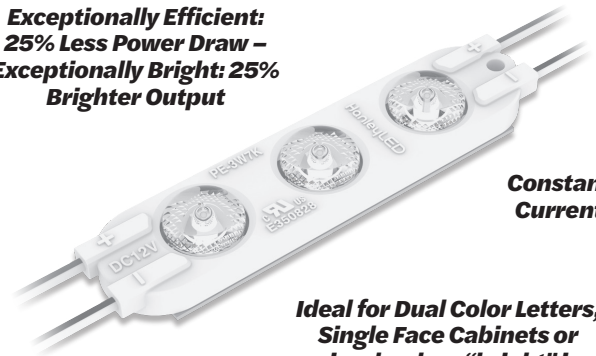

HanleyLED NRG 3

12
VDC

NRG
S E R I E S

12V LED illumination for small channel letters

Specifications

SKU.....	HLED-PE-3
Beam angle.....	170° Phoenix wing optics
Power (W).....	1 W/mod (1.5 W/ft)
Color temperature.....	7000 K
Efficacy.....	170 lm/W
Lumens.....	170 lm/mod (255 lm/ft)
Modules/ft.....	1.5/ft (fully-stretched)
Environment.....	IP65 waterproof
Operating temp.....	-40° C to +60° C
Storage temp.....	-40° C to +70° C
Cascade.....	25 mods single-ended power feed 50 mods double-ended power feed
Packaging.....	Anti-static bag, 75 modules (50 ft)/bag, 5 bags/inner carton, 10 bags/outer carton
Warranty.....	10-Year Product/5-Year Limited Labor

**Exceptionally Efficient:
25% Less Power Draw –
Exceptionally Bright: 25%
Brighter Output**

**Constant
Current**

**Ideal for Dual Color Letters,
Single Face Cabinets or
simply when “bright” is
what you need**

Light Distribution

Power Supply Options

Product	35 W	60 W	100 W	120 W	150 W	180 W	240 W
NRG 3	35 mods	60 mods	100 mods	120 mods	150 mods	180 mods	240 mods

Dimensions

principalsloan.com
325.227.4577
3490 Venture Dr., San Angelo, TX 76905