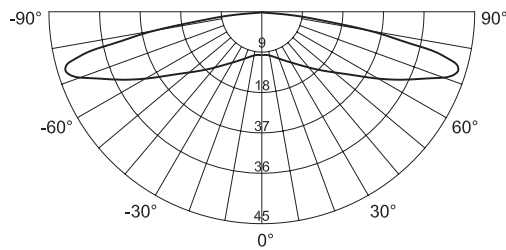

Light Distribution

Power Supply Options

Product	35 W	60 W	100 W	120 W	150 W	180 W	240 W
NRG 3	35 mods	60 mods	100 mods	120 mods	150 mods	180 mods	240 mods