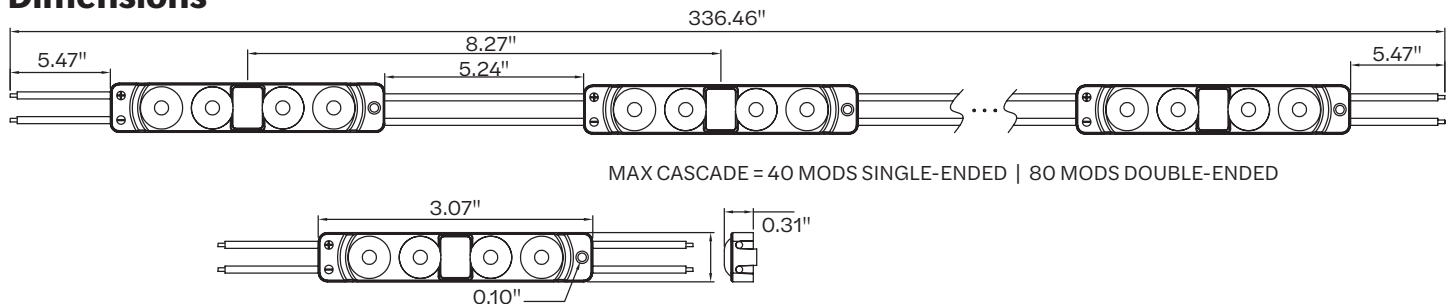

Dimensions

principalsloan.com
325.227.4577
3490 Venture Dr., San Angelo, TX 76905