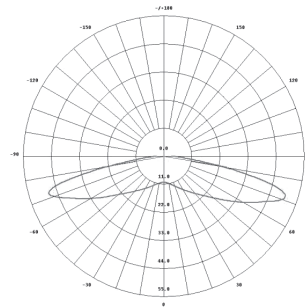

## Specifications

- SKU ..... HLED-PN41-7K24
- Beam angle ..... 170° High efficiency optics
- Power (W)..... 1.0 W/mod (1.45 W/ft)
- Color temperature..... 7000 K
- Efficacy..... 170 lm/W
- Lumens ..... 170 lm/mod (246 lm/ft)
- Modules/ft..... 1.45/ft (fully-stretched)
- Environment ..... IP68 waterproof
- Operating temp. .... -40° C to +60° C
- Storage temp. .... -40° C to +70° C
- Cascade..... 40 mods single-ended power feed  
80 mods double-ended power feed
- Packaging..... Anti-static bag, 40 modules (27.586 ft)/bag,  
10 bags/carton
- Warranty..... 10-Year Product/5-Year Limited Labor

## Light Distribution