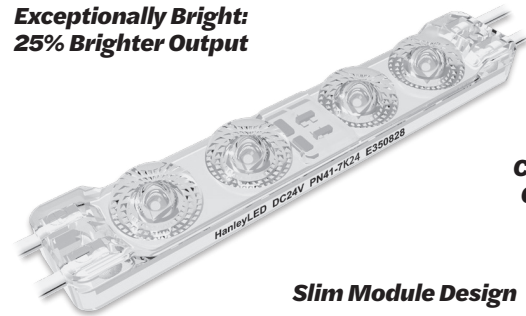

# NRG 3 PRO

24  
VDC

24V LED illumination for dual color channel letters and single-sided cabinets

## Specifications

- SKU ..... HLED-PN41-7K24
- Beam angle ..... 170° High efficiency optics
- Power (W)..... 1.0 W/mod (1.45 W/ft)
- Color temperature..... 7000 K
- Efficacy..... 170 lm/W
- Lumens ..... 170 lm/mod (246 lm/ft)
- Modules/ft..... 1.45/ft (fully-stretched)
- Environment ..... IP68 waterproof
- Operating temp. .... -40° C to +60° C
- Storage temp. .... -40° C to +70° C
- Cascade..... 40 mods single-ended power feed  
80 mods double-ended power feed
- Packaging..... Anti-static bag, 40 modules (27.586 ft)/bag,  
10 bags/carton
- Warranty..... 10-Year Product/5-Year Limited Labor

**Exceptionally Bright:  
25% Brighter Output**

**Constant  
Current**

**Slim Module Design**