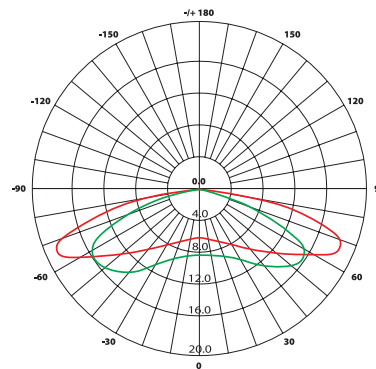

HanleyLED

NRG MINI 1

12V LED illumination for small channel letters

12
VDC

**Ideal for small channel letters,
routed acrylic in-lay letters
and tiny serifs**

Specifications

- SKU White 7000 KHLED-PEMINIW7K
Red (620-625 nm) ...HLED-PEMINIRED
- Beam angle170° x 140° Phoenix wing optics
- Power (W).....0.36 W/mod (1.58 W/ft)
- Efficacy165 lm/W
- Lumens White 7000 K76 lm/mod (174 lm/ft)
Red15 lm/mod (66 lm/ft)
- Modules/ft4.4/ft (fully-stretched)
- EnvironmentIP67 waterproof
- Operating temp.-40° C to +60° C
- Storage temp.-40° C to +70° C
- Cascade50 mods single-ended power feed
100 mods double-ended power feed
- PackagingAnti-static bag, 150 modules (34 ft)/bag
- Warranty10-Year Product/5-Year Limited Labor

**Constant
Current**

Light Distribution

Power Supply Options

Product	35 W	60 W	100 W	120 W	150 W	180 W	240 W
NRG Mini 1	97 mods	166 mods	276 mods	332 mods	414 mods	498 mods	664 mods

Dimensions

principalsloan.com
325.227.4577
3490 Venture Dr., San Angelo, TX 76905