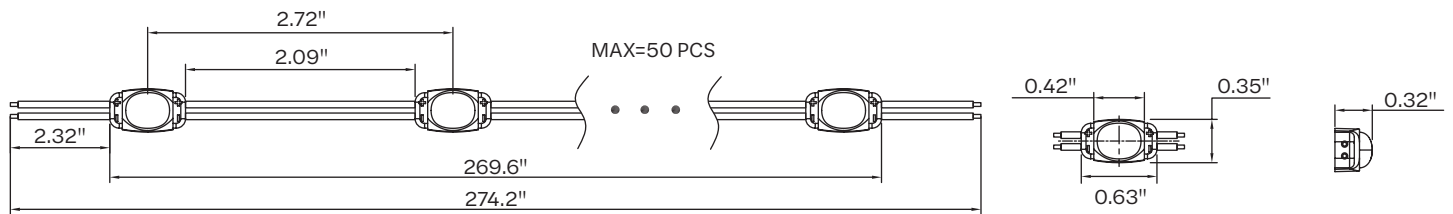

HanleyLED

NRG MINI 1

12V LED illumination for small channel letters

12
VDC

**Ideal for small channel letters,
routed acrylic in-lay letters
and tiny serifs**

Specifications

- SKU White 7000 KHLED-PEMINIW7K
Red (620-625 nm) ...HLED-PEMINIRED
- Beam angle170° x 140° Phoenix wing optics
- Power (W).....0.36 W/mod (1.58 W/ft)
- Efficacy165 lm/W
- Lumens White 7000 K76 lm/mod (174 lm/ft)
Red15 lm/mod (66 lm/ft)
- Modules/ft4.4/ft (fully-stretched)
- EnvironmentIP67 waterproof
- Operating temp.-40° C to +60° C
- Storage temp.-40° C to +70° C
- Cascade50 mods single-ended power feed
100 mods double-ended power feed
- PackagingAnti-static bag, 150 modules (34 ft)/bag
- Warranty10-Year Product/5-Year Limited Labor

**Constant
Current**

Light Distribution

Power Supply Options

Product	35 W	60 W	100 W	120 W	150 W	180 W	240 W
NRG Mini 1	97 mods	166 mods	276 mods	332 mods	414 mods	498 mods	664 mods

Dimensions

principalsloan.com
325.227.4577
3490 Venture Dr., San Angelo, TX 76905