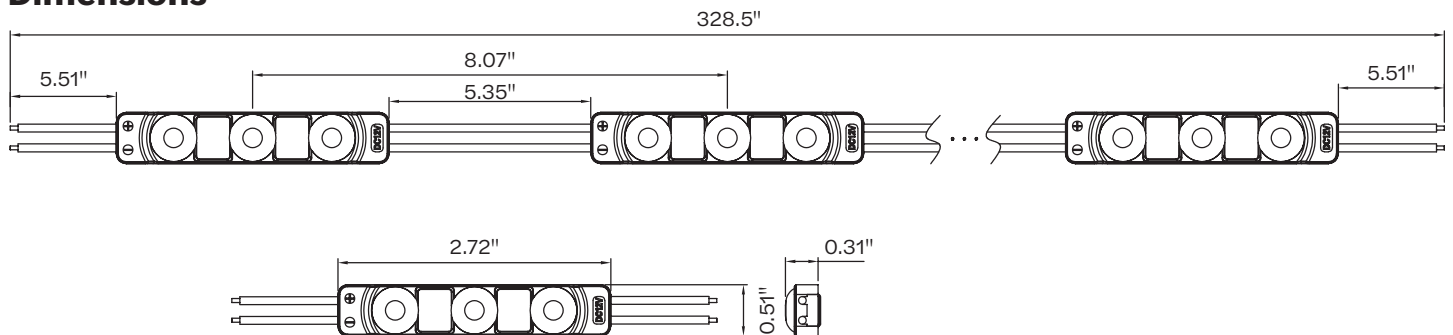

HanleyLED

PHOENIX 3

12
VDC

12V LED channel letter and sign cabinet illumination

Specifications

- Beam angle 170° Phoenix wing optics
- Power (W)..... 1.2 W/mod (1.77 W/ft)
- Efficacy 114 lm/W
- Modules/ft 1.48/ft (fully-stretched)
- Environment IP68
- Operating temp. -40° C to +60° C
- Storage temp. -40° C to +70° C
- Cascade 40 mods single-ended power feed
80 mods double-ended power feed
- Packaging Anti-static bag, 80 modules (54 ft)/bag
- Warranty 10-Year Product/5-Year Limited Labor

Slim module design

Constant Current

16" max stroke

Product Options

SKU	CCT/Color	Lumens
HLED-PF3120WCO	9000 K	132 lm/mod (195 lm/ft)
HLED-PF3120W	7000 K	137 lm/mod (202.76 lm/ft)
HLED-PF3120R	Red (620-625 nm)	41 lm/mod (60 lm/ft)

Light Distribution

Power Supply Options

Product	35 W	60 W	100 W	120 W	150 W	180 W	240 W
Phoenix 3	29 mods	50 mods	82 mods	100 mods	123 mods	150 mods	200 mods

Dimensions

principalsloan.com
325.227.4577
3490 Venture Dr., San Angelo, TX 76905