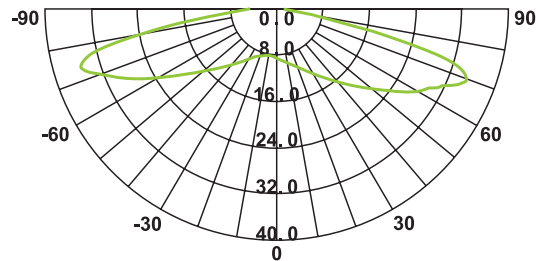

Light Distribution

Power Supply Options

Product	35 W	60 W	100 W	120 W	150 W	180 W	240 W
Phoenix 3	29 mods	50 mods	82 mods	100 mods	123 mods	150 mods	200 mods