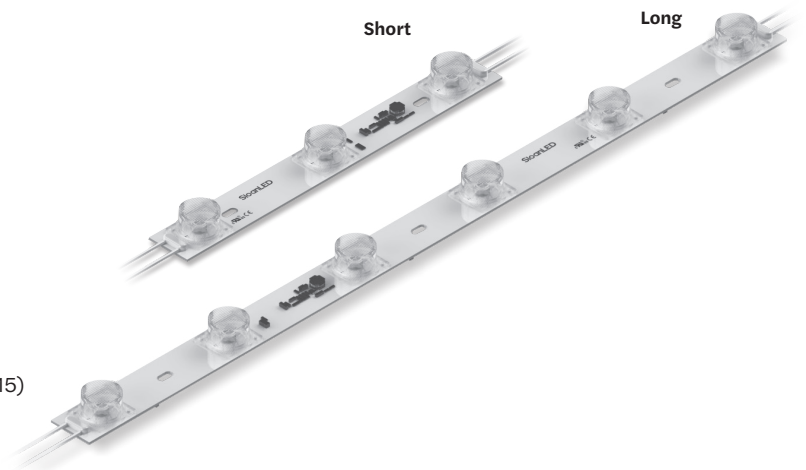

POSTERBOX ID

High-performance light box illumination
for interior signage and POP applications

24
VDC

Specifications

SKU.....	Short.....	701946-6WSNP1
	Long.....	701946-6WLN1
Dimensions L x W x H.....	Short.....	8.9" x 1.1" x 0.62"
	Long.....	19.5" x 1.1" x 0.62"
LEDs per assembly.....	Short.....	3
	Long.....	6
Color temperature (nominal).....	6500 K	
Operating temperature.....	-40° C to +40° C	
Location rating.....	Indoor use only	
Optional dimming.....	PWM (Pulse width modulation, Universal LED Wireless Dimmer 601115)	
Power per assembly.....	Short.....	7.2 W
	Long.....	14.0 W
Efficacy.....	Short.....	118 lm/W
	Long.....	121 lm/W
Fastening.....	Peel-n-stick and mechanical	
Packaging.....	6 assemblies per bag, 5 bags per carton	
Lumens per assembly.....	Short.....	850
	Long.....	1,700

Power Supply Capacity

24 VDC power supply*	PosterBOX ID Short	PosterBOX ID Long
	Maximum units per power supply	
100 W Power Supply	12	6
300 W Power Supply	3 x 12	3 x 6
Watts per assembly	7.2 W	14.0 W

principal Sloan.com
325.227.4577
3490 Venture Dr., San Angelo, TX 76905