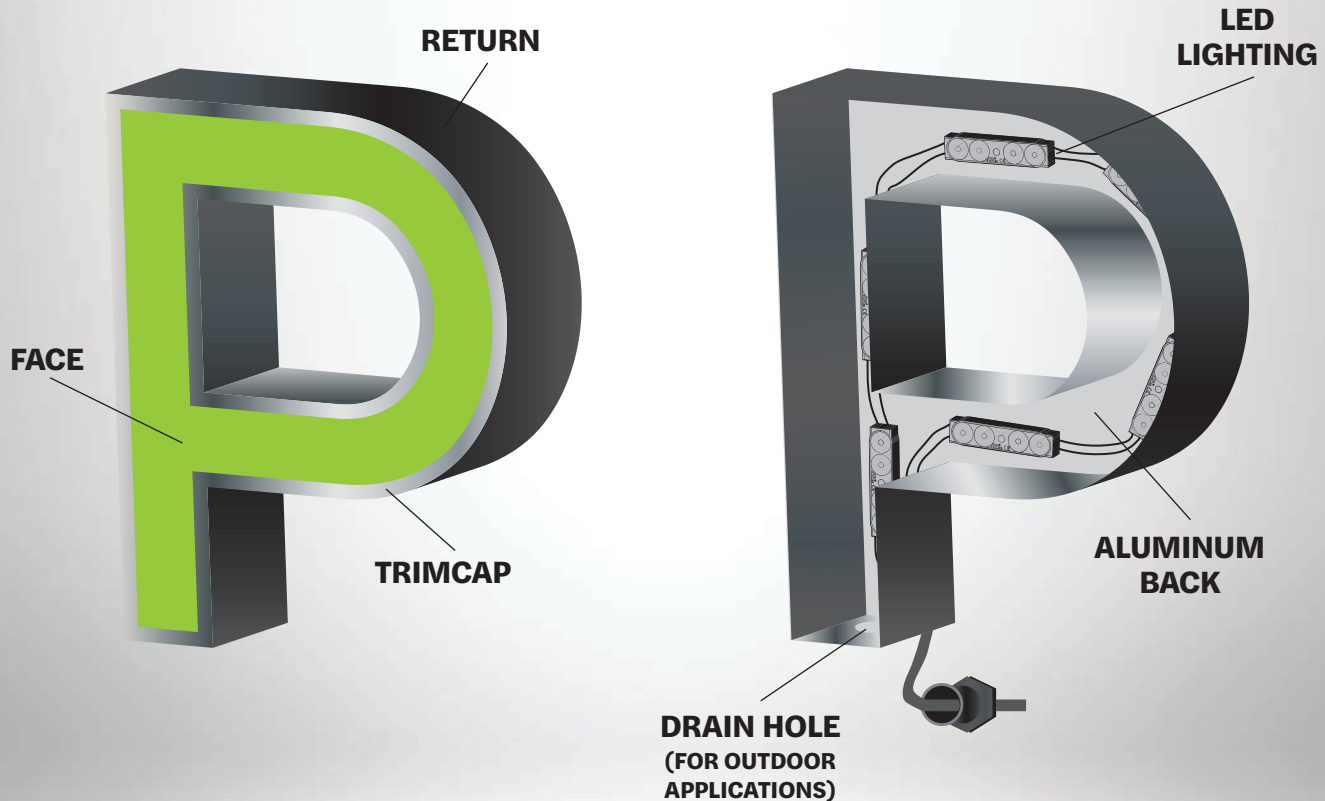

Parts of an Illuminated Channel Letter Guide

ILLUMINATED CHANNEL LETTERS are individually crafted 3D letters commonly used for exterior signage on businesses and storefronts. Made from materials like aluminum and acrylic, they feature internal LED lighting that shines through the face or around the edges, creating a striking glow. These letters are highly customizable in font, color, and size, allowing businesses to achieve a unique, branded look. With their vibrant illumination, channel letters stand out both day and night, drawing attention and enhancing visibility, even from a distance.