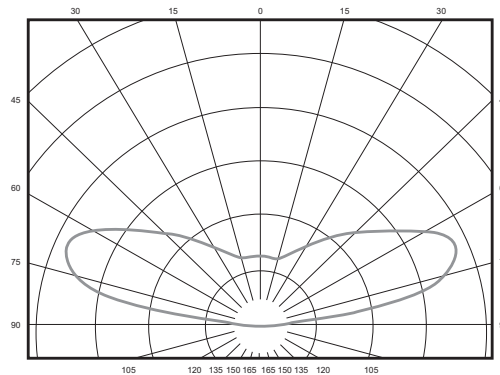

# PRISM<sup>24</sup> LP 24 VDC

Premium 24V LED lighting solution  
for low-profile channel letters

## Specifications

<b>Part number</b> .....	7100 K.....701269-7W24LJ1-MB
	6500 K.....701269-6W24LJ1-MB
	5000 K.....701269-5W24LJ1-MB
	4000 K.....701269-4W24LJ1-MB
	3000 K.....701269-3W24LJ1-MB
<b>Dimensions L x W x H</b> .....	2.4" x 0.5" x 0.4"
<b>LEDs per module</b> .....	4
<b>Modules per ft</b> .....	1.5/ft
<b>Optimal can depth</b> .....	3-8"
<b>Operating temp.</b> .....	-40° C to +70° C
<b>Protection class</b> .....	IP66 & IP68*
<b>Binning</b> .....	MacAdam Step 3
<b>Power per module</b> .....	0.43 W
<b>Efficacy</b> .....	162 lm/W
<b>Life rating</b> .....	>60,000 hours
<b>Fastening</b> .....	Peel & Stick and mechanical
<b>Packaging</b> .....	34.7 ft (52 modules) per bag, 5 bags per carton
<b>Lumens per module (nominal)</b> .....	70

## Luminous Intensity Distribution

\* Prism<sup>24</sup> IP68 test parameters are 1.3 m submersion for 30 minutes. Do not mount in submerged application or where module will be directly exposed to prolonged flowing or dripping water.  
† Configured for Class 2 Output.