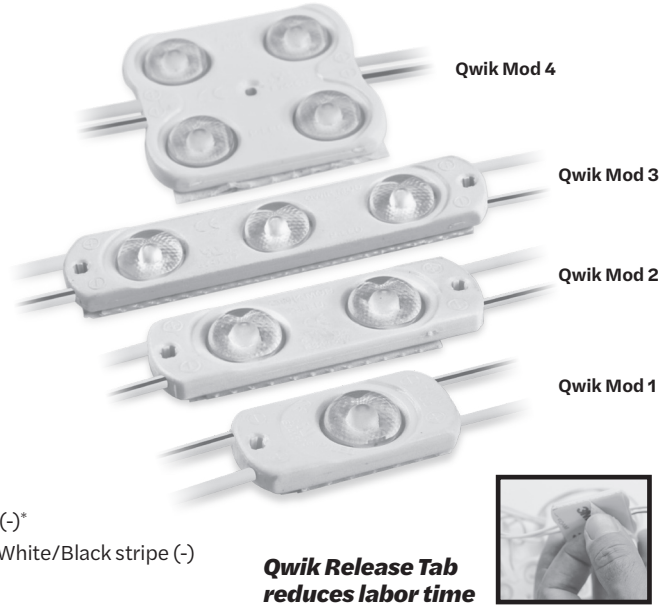

## Specifications

<b>Dimensions L x W x H</b> .....	Qwik Mod 1.....0.69" x 1.4" x 0.25"
	Qwik Mod 2.....0.69" x 2.2" x 0.25"
	Qwik Mod 3.....0.69" x 3.14" x 0.25"
	Qwik Mod 4.....1.7" x 1.77" x 0.25"
<b>Beam angle</b> .....	170° Ultra-wide low dome batwing optic with diamondback optic lens technology
<b>Mounting options</b> .....	Peel & Stick and mechanical screw hole
<b>Operating temp</b> .....	-30° C to +60° C
<b>Environment</b> .....	IP68
<b>Spacing</b> .....	Qwik Mod 1.....2.5 mods/ft
<b>(fully-stretched)</b>	Qwik Mod 2.....1.7 mods/ft
	Qwik Mod 3 & 4 ....1.5 mods/ft
<b>Wire color</b> .....	Whites.....White solid (+) / White/Black stripe (-)*
	Colors.....Gray, Red, Green, or Blue solid (+) / White/Black stripe (-)
<b>Warranty</b> .....	10-Year Product / 5-year Limited Labor