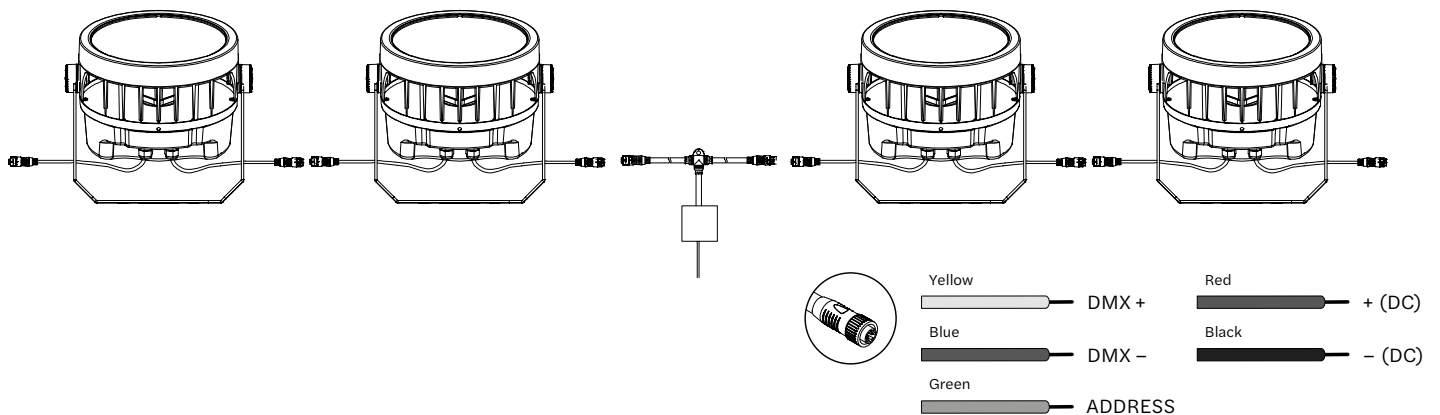

Optical Specifications

- Light source 18 LEDs
- Luminous flux 16200 lm
- Efficacy 35 - 45 lm/W
- CCT RGBW
- CRI 80 (White LED)
- Beam angle 30°, 60°

Electrical/Mechanical Specifications

- Input voltage 24 VDC
- Power consumption 36 W
- Dimensions ($\phi D \times L$) 7.87" x 6.5"
(Excluding mounting bracket)
- Weight 7 lbs.
- Cover lenses Tempered glass cover
- Housing Aluminum

Dimensions

Fixture

- ϕD 7.87"
- W 8.62"
- L 10.31"
- L1 6.5"

Input/Output Cable

24"

Product Options

Showcase Washer RGBW Fixtures	Part number
Showcase Spot RGBW 36 W 30D DMX	P-WS4030D-36W-3C
Showcase Washer RGBW 36 W 60D DMX	P-WS4060D-36W-3C

Showcase Washer RGBW Cables	Part number
Showcase Washer 5-pin Starter Cable 6-ft	P-WS-5PS-2M
Showcase Washer 5-pin Interconnection Cable 3-ft	P-WS-5IC-1M
Showcase Washer 5-pin Interconnection Power Injection Cable	P-WS-5IT-CAB
Showcase Washer 5-pin Connector Socket End Cap	P-WS-5PC-EC

Specifications subject to change without notice.

SHOWCASE SPOT WASHER RGBW

LED flood light for facade illumination

SHOWCASE
SERIES

Showcase Spot Washer System Diagram DC DMX Version

DC DMX Version System Diagram