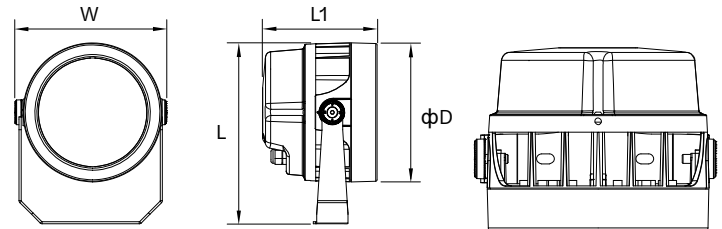

Optical Specifications

- Light source 18 LEDs
- Luminous flux 16200 lm
- Efficacy 35 - 45 lm/W
- CCT RGBW
- CRI 80 (White LED)
- Beam angle 30°, 60°

Electrical/Mechanical Specifications

- Input voltage 24 VDC
- Power consumption 36 W
- Dimensions ($\phi D \times L$) 7.87" x 6.5"
(Excluding mounting bracket)
- Weight 7 lbs.
- Cover lenses Tempered glass cover
- Housing Aluminum

Dimensions

Fixture

- ϕD 7.87"
- W 8.62"
- L 10.31"
- L1 6.5"

Input/Output Cable

24"

Product Options

Showcase Washer RGBW Fixtures	Part number
Showcase Spot RGBW 36 W 30D DMX	P-WS4030D-36W-3C
Showcase Washer RGBW 36 W 60D DMX	P-WS4060D-36W-3C

Showcase Washer RGBW Cables	Part number
Showcase Washer 5-pin Starter Cable 6-ft	P-WS-5PS-2M
Showcase Washer 5-pin Interconnection Cable 3-ft	P-WS-5IC-1M
Showcase Washer 5-pin Interconnection Power Injection Cable	P-WS-5IT-CAB
Showcase Washer 5-pin Connector Socket End Cap	P-WS-5PC-EC