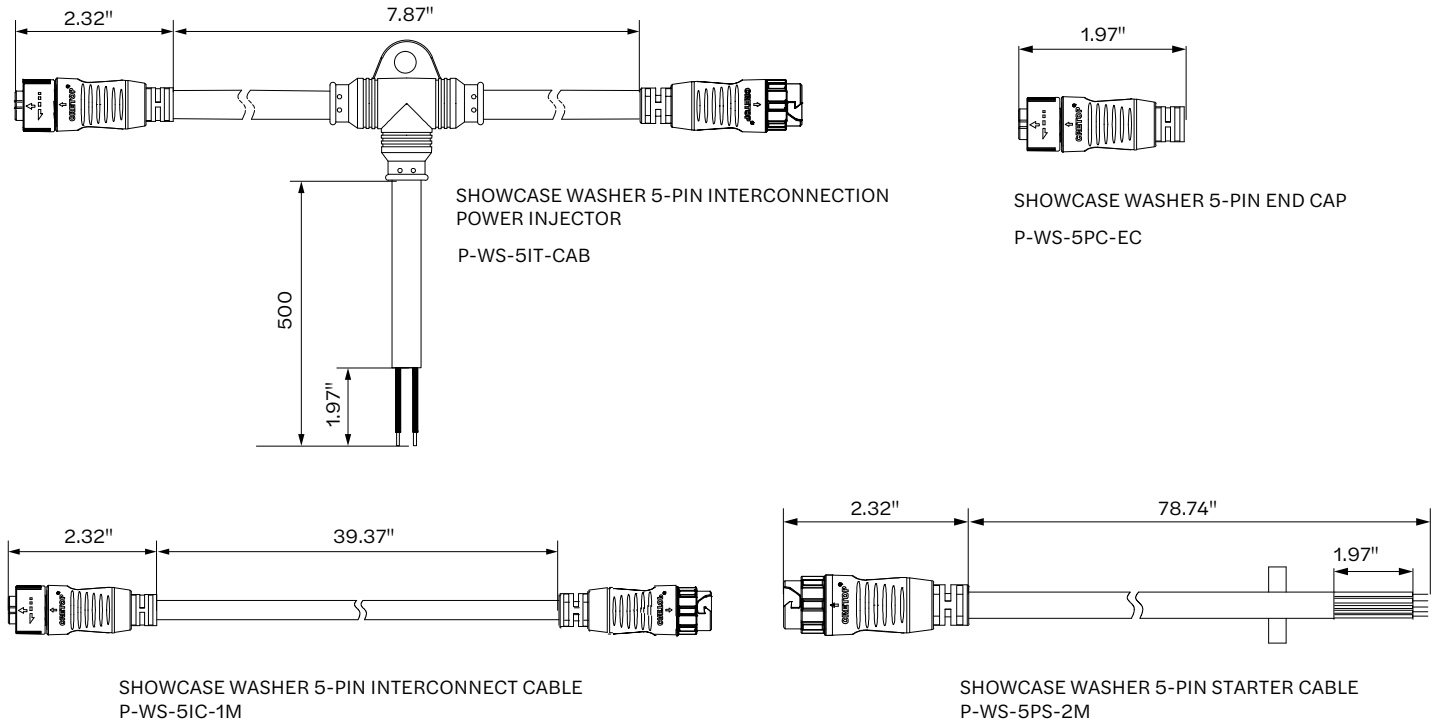

Optical Specifications

- Light source 18 LEDs
- Luminous flux 16200 lm
- Efficacy 35 - 45 lm/W
- CCT RGBW
- CRI 80 (White LED)
- Beam angle 30°, 60°

Electrical/Mechanical Specifications

- Input voltage 24 VDC
- Power consumption 36 W
- Dimensions ($\phi D \times L$) 7.87" x 6.5"
(Excluding mounting bracket)
- Weight 7 lbs.
- Cover lenses Tempered glass cover
- Housing Aluminum

Dimensions

Fixture

- ϕD 7.87"
- W 8.62"
- L 10.31"
- L1 6.5"

Input/Output Cable

24"

Product Options

Showcase Washer RGBW Fixtures	Part number
Showcase Spot RGBW 36 W 30D DMX	P-WS4030D-36W-3C
Showcase Washer RGBW 36 W 60D DMX	P-WS4060D-36W-3C

Showcase Washer RGBW Cables	Part number
Showcase Washer 5-pin Starter Cable 6-ft	P-WS-5PS-2M
Showcase Washer 5-pin Interconnection Cable 3-ft	P-WS-5IC-1M
Showcase Washer 5-pin Interconnection Power Injection Cable	P-WS-5IT-CAB
Showcase Washer 5-pin Connector Socket End Cap	P-WS-5PC-EC

Specifications subject to change without notice.

SHOWCASE SPOT WASHER RGBW

LED flood light for facade illumination

SHOWCASE
SERIES

Showcase Spot Washer System Diagram DC DMX Version

DC DMX Version System Diagram