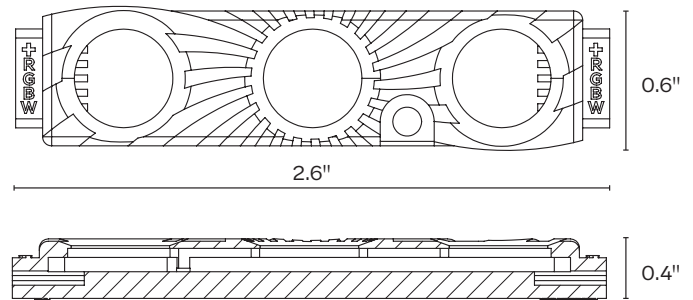

SPECTRUM MODULE **G1** 12 VDC

12V RGBW LED channel letter lighting solution

Spectrum Series

Specifications

SKU	701269-RGBW3M1-MB
Dimensions L x W x H	2.6" x 0.6" x 0.4"
LEDs per module	3
Modules per foot	1.5
Optimal can depth	4-6"
Color temperature	6500 K
Nominal wavelength	Red 622 nm Green..... 526 nm Blue..... 469 nm
Efficacy	Red 43 lm/W Green..... 113 lm/W Blue..... 26 lm/W White 113 lm/W RGBW All (White) .. 73 lm/W
Lumens per channel	Red 10 Green..... 26 Blue 6 White 26 RGBW (Total)... 68
Mounting options	Peel-N-Stick and mechanical
Operating temp.	-40° C to +60° C
Environment	IP65
Power (W)	0.92 W per module
Packaging	40.0 ft (60 modules) per bag, 5 bags per carton
Warranty	10-Year Product / 5-Year Limited Labor

No specific lens angle, wide-angle lens cover ONLY for:

- Soft, diffused illumination
- Wide, even coverage
- Superior color mixing and blending
- Easier installation

Power Supply Options

12 VDC Power Supply*	Maximum feet / modules
20 W	12.6 ft / 19 mods
60 W	40.0 ft / 60 mods
2 x 60 W	2 x 40.0 ft / 60 mods

* Configured for Class 2 Output.

Dimensions

Density Guidelines

Can depth	Max. stroke coverage per row		Inches on center dark vinyl	Inches on center perforated vinyl
	Single row	Multiple rows		
4"	9"	6" on center	Testing required	Testing required
5"	12"	8" on center		
6"				