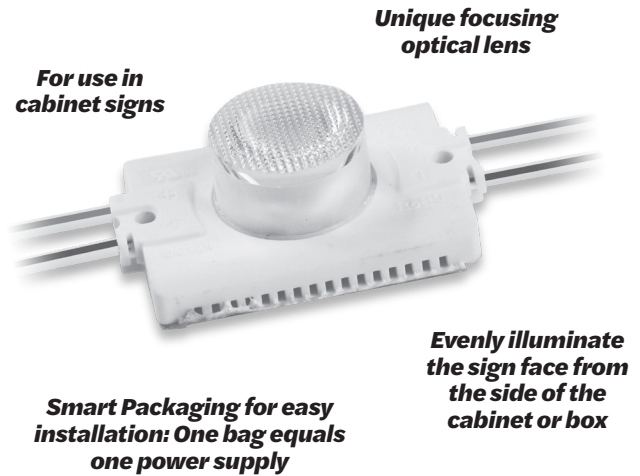

STREET FIGHTER™ PODS 12 VDC

Powerful pod modules for side and return mount lighting.

Specifications

| | | |
|-----------------------------------|--------------|---|
| SKU | Pod | M-SFPS1-70 |
| | Pod HO | M-SFPD2-70 |
| UL part number | Pod | PL-OP2-PD1-P-TW |
| | Pod HO | PL-OP2-PD2-P-TW |
| Dimensions L x W x H | Pod | 1.73" x 0.91" x 0.46" |
| | Pod HO | 2.0" x 1.3" x 0.7" |
| Beam angle | Pod | 170° Diamondback Optic Lens Technology |
| | Pod HO | 45° x 15°, Specialty Optic |
| Color temperature | | 7000 K |
| Intensity | Pod | 110 lm/mod (247.5 lm/ft) |
| | Pod HO | 250 lm/mod (500 lm/ft) |
| Efficacy | Pod | 83.3 lm/W |
| | Pod HO | 100 lm/W |
| Mounting options | | Peel-N-Stick and mechanical |
| Operating temp. | | -25° C to +60° C |
| Environment | | IP67 |
| Power supply | | 12 VDC |
| Max. mods in series | Pod | 22 mods (9.8 ft) |
| | Pod HO | 12 mods (6.0 ft) |
| Run footage | Pod | 44 mods (19.5 ft)/60W PS |
| | Pod HO | 24 mods (12.0 ft)/60W PS |
| Wire color | | White/Red (+), White/Black(-) |
| Power (W) | Pod | 1.32 W/mod (2.97 W/ft) |
| | Pod HO | 2.5 W/mod (5.0 W/ft) |
| Packaging | Pod | Mods per bag: 44 (19.5 ft) Mods per case: 968 mods (430.0 ft) |
| | Pod HO | Mods per bag: 24 mods (12.0 ft) Mods per case: 672 mods (336.0 ft) |
| Warranty | | 10-year Product / 5-Year Labor |