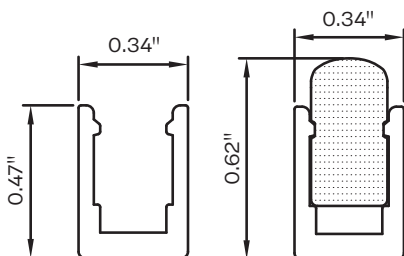

Accessories

Side bend narrow plastic clip
A-NVMH-CLPL

Four (4) mounting clips per foot

Side bend narrow end cap, single color
A-NVHW-ECCL

IMPORTANT WARRANTY INFO

This warranty is void if any cuts are made in the field. Any cuts must be made by Principal Sloan to maintain warranty.

NOTE: The LED neon itself and all its components may not be mechanically stressed. Please ensure that the power supply is adequate to operate the total load. Only qualified personnel should be allowed to perform installations. The design of the housing should be according to the IP standards in the application. If surge protection structure not within power supplier, a lightning protector should be needed additionally. Before cutting and sealing, please read the user manual, and please ensure you have read and fully understand it. Please do not twist the product and do not bend it in wrong direction, see Figure 2 for a correct demonstration.

principalsloan.com
325.227.4577
3490 Venture Dr., San Angelo, TX 76905