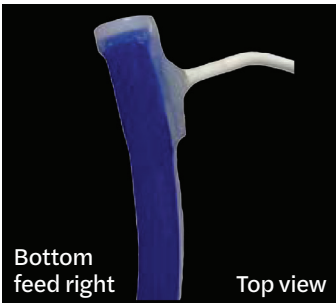

4-ft: A-SVMH-TRAL-4
8-ft: A-SVMH-TRAL-8

Aluminum mill finish clips for outdoor applications

A-SVMH-CLAL

Stainless steel chain for curve installation

A-SVMH-CHSS

End Caps*

Silicone end cap
A-SVHW-ECSI

* End cap quantities are available upon request.

Silicone insert, single color
X-C-SV-S1C

Silicone insert, RGB
X-C-SV-S13C

Silicone glue
A-SWFX-SA

Types of Feed

Bottom feed right

Top view

Bottom feed right

Front view

Bottom feed left

Top view

Bottom feed left

Side view

End feed

Top view

End feed

Side view