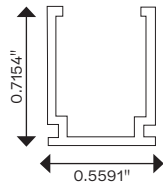

4-ft & 8-ft Aluminum mill finish extrusion for outdoor applications

4-ft: A-SVMH-TRAL-4
8-ft: A-SVMH-TRAL-8