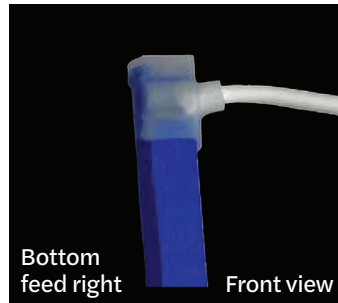

4-ft: A-SVMH-TRAL-4
8-ft: A-SVMH-TRAL-8

Aluminum mill finish clips for outdoor applications

A-SVMH-CLAL

Stainless steel chain for curve installation

A-SVMH-CHSS

End Caps*

Silicone end cap
A-SVHW-ECSI

* End cap quantities are available upon request.

Silicone insert, single color
X-C-SV-S1C

Silicone insert, RGB
X-C-SV-S13C

Silicone glue
A-SWFX-SA

Types of Feed

Bottom feed right

Top view

Bottom feed right

Front view

Bottom feed left

Top view

Bottom feed left

Side view

End feed

Top view

End feed

Side view