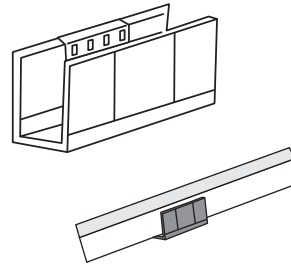

4-ft: A-SVMH-TRAL-4
8-ft: A-SVMH-TRAL-8

Aluminum mill finish clips for outdoor applications

A-SVMH-CLAL

Stainless steel chain for curve installation

A-SVMH-CHSS

End Caps*

Silicone end cap
A-SVHW-ECSI

* End cap quantities are available upon request.