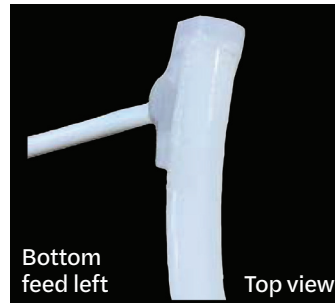

4-ft: A-SVMH-TRAL-4
8-ft: A-SVMH-TRAL-8

Aluminum mill finish clips for outdoor applications

A-SVMH-CLAL

Stainless steel chain for curve installation

A-SVMH-CHSS

End Caps*

Silicone end cap
A-SVHW-ECSI

* End cap quantities are available upon request.

Silicone insert, single color
X-C-SV-S1C

Silicone insert, RGB
X-C-SV-S13C

Silicone glue
A-SWFX-SA

Types of Feed

Bottom feed right

Top view

Bottom feed right

Front view

Bottom feed left

Top view

Bottom feed left

Side view

End feed

Top view

End feed

Side view