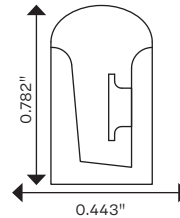

STREET WRAP™ FLEX SIDE-BEND RGB

24
VDC

Flexible LED illumination

Accessories

* Transparent clips are not warranted if used in outdoor applications.

4-ft & 8-ft Aluminum mill finish extrusion for outdoor applications

4-ft: A-SVMH-TRAL-4
8-ft: A-SVMH-TRAL-8

A-SVMH-CLAL

Stainless steel chain for curve installation

A-SVMH-CHSS

End Caps*

* End cap quantities are available upon request.

Silicone insert, RGB
X-C-SV-S13C

Types of Feed

Top view

Front view

Top view

Side view

Top view

Side view

principalsloan.com
325.227.4577
3490 Venture Dr., San Angelo, TX 76905