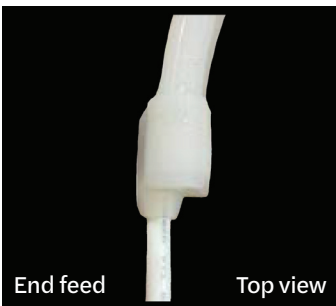

Silicone insert, single color
X-C-SV-S1C

Silicone insert, RGB
X-C-SV-S13C

Silicone glue
A-SWFX-SA

Types of Feed

Bottom feed right

Top view

Bottom feed right

Front view

Bottom feed left

Top view

Bottom feed left

Side view

End feed

Top view

End feed

Side view