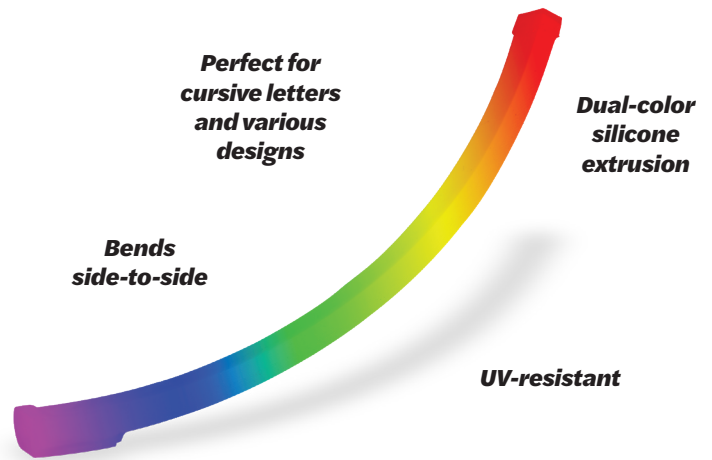

STREET WRAP™ FLEX SIDE-BEND RGB

24
VDC

Flexible LED illumination

Specifications

- Dimensions L x W x H 24-ft and custom lengths available
- Min. bend radius 2.36"
- Power 3.66 W/ft.
- Run footage Max. 24 ft.
- Applications Neon tube light source, building and sign outline lighting and cover lighting, indoor/outdoor, cursive letters and design
- Operating temp. -40° C to +65° C
- IP rating IP67
- Voltage 24 V
- Power supply Principal Sloan 24V
- Warranty 5-year Product/5-year Labor

Product Options

CCT/color	Jacket color	Lm/ft	Cut section length	Max. length/ 96 W PS	W/max. length	SKU
RGB*	White	N/A	3.2795"	287.5591"	87.7	M-SV024-3C

* All RGB/ RGBW opportunities will only utilize Principal Sloan Superior Series Class 2 Power Supplies.