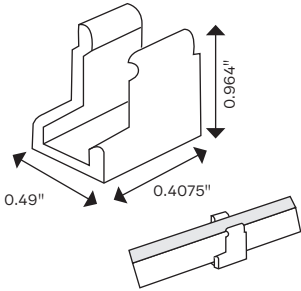

STREET WRAP™ FLEX SIDE-BEND RGB

24
VDC

Flexible LED illumination

Accessories

Transparent PC clips*
A-SVMH-CLPL

* Transparent clips are not warranted if used in outdoor applications.

4-ft & 8-ft Aluminum mill finish extrusion for outdoor applications

4-ft: A-SVMH-TRAL-4
8-ft: A-SVMH-TRAL-8