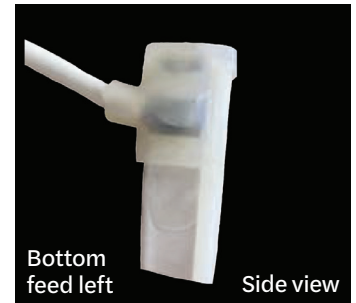

4-ft: A-SVMH-TRAL-4
8-ft: A-SVMH-TRAL-8

Aluminum mill finish clips for outdoor applications

A-SVMH-CLAL

Stainless steel chain for curve installation

A-SVMH-CHSS

End Caps*

Silicone end cap
A-SVHW-ECSI

* End cap quantities are available upon request.

Silicone insert, single color
X-C-SV-S1C

Silicone insert, RGB
X-C-SV-S13C

Silicone glue
A-SWFX-SA

Types of Feed

Bottom feed right

Top view

Bottom feed right

Front view

Bottom feed left

Top view

Bottom feed left

Side view

End feed

Top view

End feed

Side view