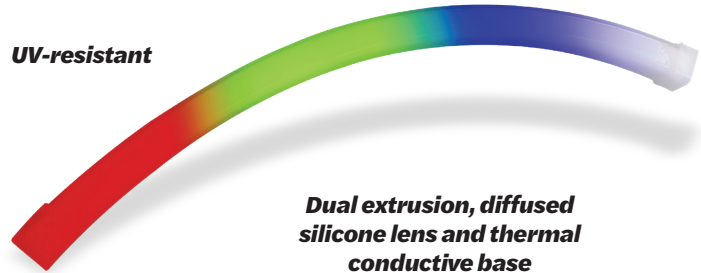

STREET WRAP™ FX

FLEX BACK-BEND

24
VDC

Flexible RGBW LED illumination

Specifications

SKU	M-SX016-FX
Dimensions L x W x H	16 ft x 0.63" x 0.67" (length varies)
Input	24 V
Min. bend radius.....	3.94"
Color temperature	4000 K
Nominal wavelength.....	Red623 nm Green.....525 nm Blue.....468 nm
Lumens per foot.....	Red25.00 Green.....55.48 Blue9.75 White90.22 RGBW All.....180.44
Power	5 W/ft (max. 16 ft)
Operating temp.	-40° C to +65° C
Environment	IP67
Cut section length.....	3.9370"
Power supply.....	Principal Sloan 24V
Run footage	16 ft
Applications.....	Neon tube light source, building and sign outline lighting and cover lighting, indoor/outdoor, cursive letters and design
Warranty.....	5-year Product/5-year Labor

Wiring

Luminous Intensity Distribution

Specifications subject to change without notice.

Bends front
to back

UV-resistant

Dual extrusion, diffused silicone lens and thermal conductive base

IMPORTANT WARRANTY INFO