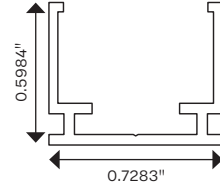

Accessories