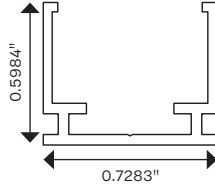

Accessories