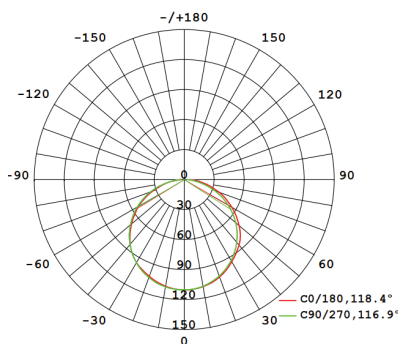

STREET WRAP™ FX

FLEX BACK-BEND

24
VDC

Flexible RGBW LED illumination

Specifications

SKU	M-SX016-FX
Dimensions L x W x H	16 ft x 0.63" x 0.67" (length varies)
Input	24 V
Min. bend radius.....	3.94"
Color temperature	4000 K
Nominal wavelength.....	Red623 nm Green.....525 nm Blue.....468 nm
Lumens per foot.....	Red25.00 Green.....55.48 Blue9.75 White90.22 RGBW All.....180.44
Power	5 W/ft (max. 16 ft)
Operating temp.	-40° C to +65° C
Environment	IP67
Cut section length.....	3.9370"
Power supply.....	Principal Sloan 24V
Run footage	16 ft
Applications.....	Neon tube light source, building and sign outline lighting and cover lighting, indoor/outdoor, cursive letters and design
Warranty.....	5-year Product/5-year Labor

Wiring

Luminous Intensity Distribution

Specifications subject to change without notice.

Bends front
to back

UV-resistant

Dual extrusion, diffused silicone lens and thermal conductive base

IMPORTANT WARRANTY INFO