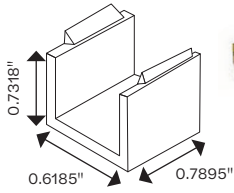

Accessories