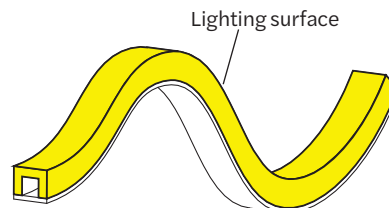

Street Wrap FX Flex Back-Bend only bends as shown above.

Fig. 1